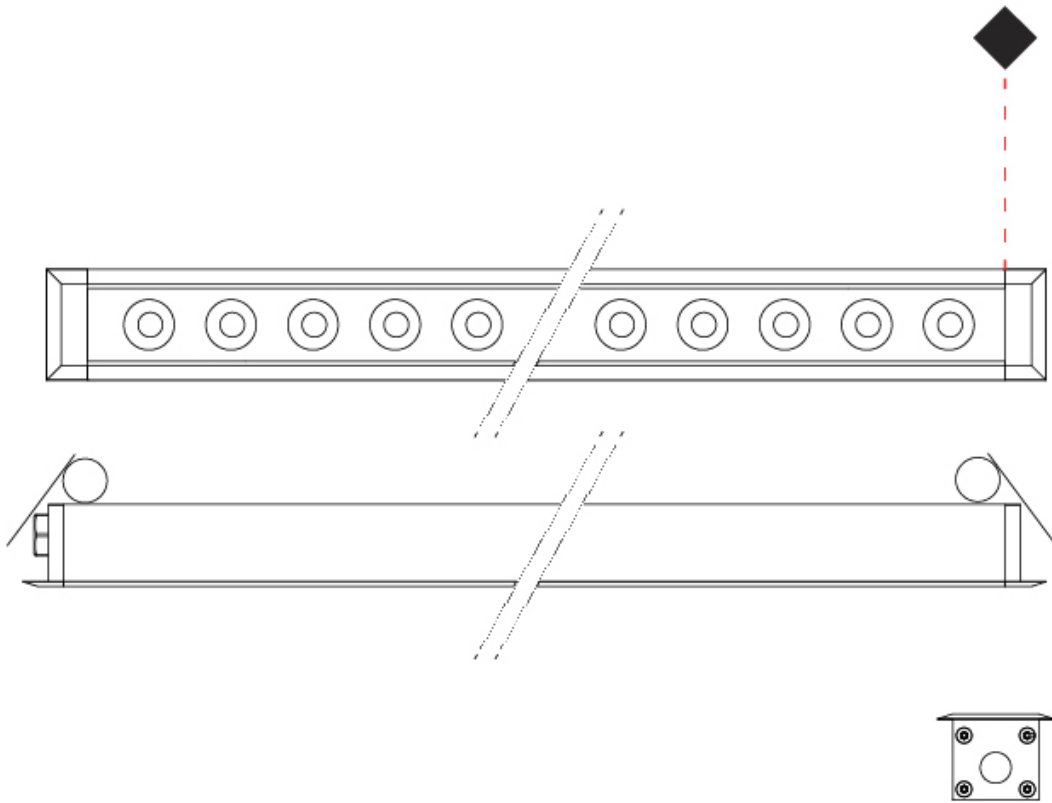

MINI CORNICHE RECESSED

E9Q104-

PROJECT	_____
TYPE	_____
SPECIFIER	_____
QUANTITY	_____
DATE	_____

E