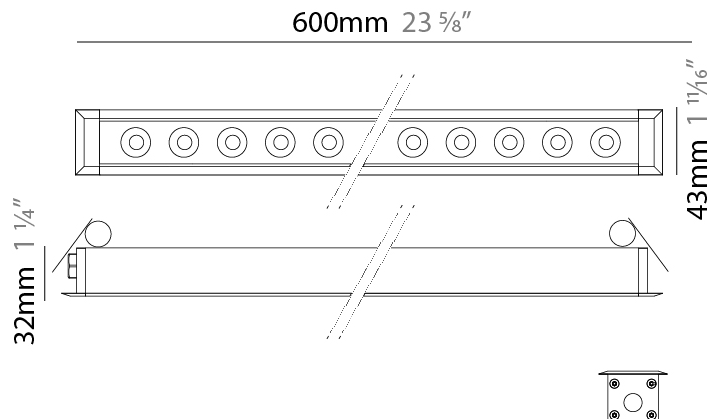

GENERAL

Series: Mini Corniche
Brand: Platek
Division: Exterior
Mounting Type: Recessed
Mounting Location: Ceiling
Subcategory: Downlight

PHYSICAL

Shape: Rectangle
Length (mm): 620
Length (in): 24 ³/₈
Width (mm): 43
Width (in): 1 ⁵/₈
Height (mm): 32
Height (in): 1 ¹/₄
Ceiling Thickness (mm): 2 - 13
Ceiling Thickness (in): 1/16 - 1/2
Light Distribution: Downlight
Weight (kg): 1.3
Weight (lbs): 2.8
Diffuser: Clear tempered glass
Gasket: Gore-Tex valve to prevent condensation
Fixture Finish: [BLK](#) / [WHI](#) / [GRY](#) / [COR](#) / [ANT](#) / [BRZ](#)
Fixture Material: Extruded Aluminum
Cut-out Measurements: 36mm / 1 7/16" x 610mm / 24"

ELECTRICAL

Lamp Type: LED
Total Output Wattage (W): 23
Dimming: Bluetooth technology or DMX
Control Gear: DMX
Driver Included: No
Driver Location: Remote
Driver Type: Constant Current - Universal
Driver Class: Class 2
Input Voltage (V): 120 - 277
Constant Current (MA): 500

LED

Color Temperature (°K): RGBW
CRI: >80 CRI
Lamp Life (hrs): 60000
Special LEDs offerings: RGBW

OPTICAL

Optic°: [26](#) / [40](#) / [ELL](#)

RATINGS AND CERTIFICATIONS

Certified By: Certified for North American Standards
IP rating: IP65
IK Rating: IK07
Bug Rating: B1 U0 G0
Upon Request: Higher Maximum Ambient Temperature