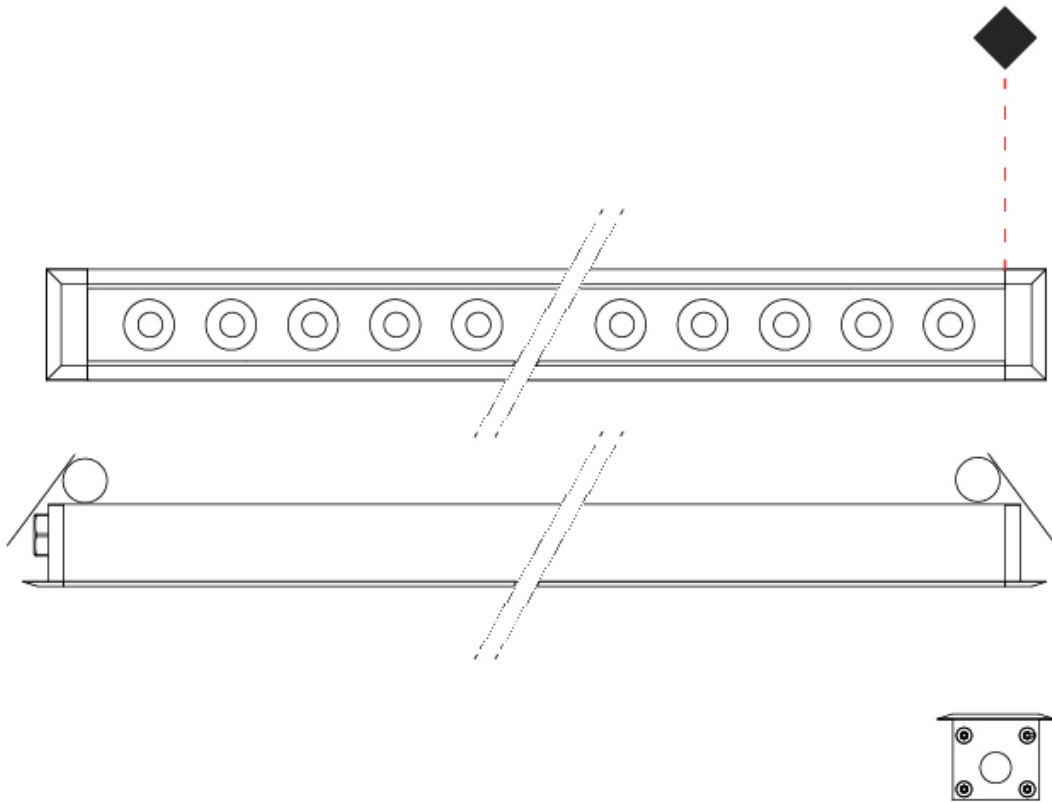

MINI CORNICHE RECESSED

E9Q100-

PROJECT _____

TYPE _____

SPECIFIER _____

QUANTITY _____

DATE _____

E