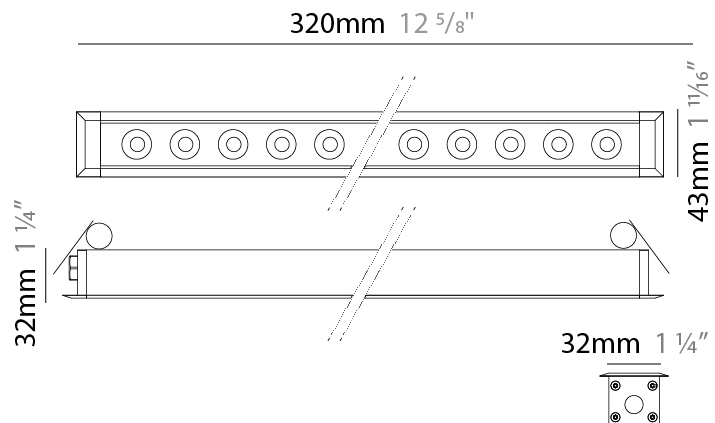

GENERAL

Series: Mini Corniche
Brand: Platek
Division: Exterior
Mounting Type: Recessed
Mounting Location: Ceiling
Subcategory: Downlight

PHYSICAL

Shape: Rectangle
Length (mm): 320
Length (in): 12 5/8
Width (mm): 43
Width (in): 1 7/8
Height (mm): 32
Height (in): 1 1/4
Ceiling Thickness (mm): 2 - 13
Ceiling Thickness (in): 1/16 - 1/2
Light Distribution: Downlight
Weight (kg): 0.8
Weight (lbs): 1.76
Diffuser: Clear tempered glass
Gasket: Gore-Tex valve to prevent condensation
Fixture Finish: BLK / WHI / GRY / COR / ANT / BRZ
Fixture Material: Extruded Aluminum
Cut-out Measurements: 36mm / 1 7/16" x 310mm / 12 3/16"

ELECTRICAL

Lamp Type: LED
Total Output Wattage (W): 9.5 / 5.5 / 6
Driver Included: No
Driver Location: Remote
Driver Type: Constant Voltage - 120 / 277Vac
Driver Class: Class 2
Input Voltage (V): 120 - 277
Output Voltage (V): 24
Upon Request: (Not included - see components [IP65 or higher enclosure to be supplied by others]) 0-10Vdc dimming / Phase dimming / Non-dimming 120/277Vac

LED

Number of LEDs: 9
Color Temperature (°K): 3000 / 4000
Max. Delivered Lumen (lm): 750 / 780
Nominal Lumen (lm): 1260 / 1305
CRI: >80 CRI
Lamp Life (hrs): 60000

OPTICAL

Optic^o: 13 / 26 / 40 / ASY / DIF / ELL

RATINGS AND CERTIFICATIONS

Certified By: Certified for North American Standards
IP rating: IP65
IK Rating: IK07
Bug Rating: B1 U1 G0
Upon Request: Higher Maximum Ambient Temperature