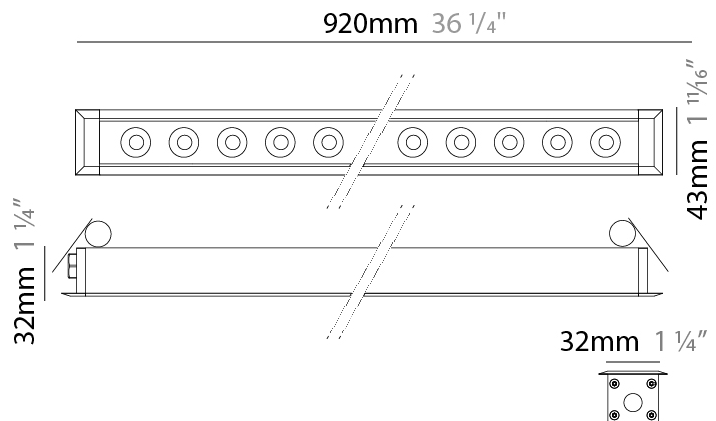

GENERAL

Series: Mini Corniche

Brand: Platek

Division: Exterior

Mounting Type: Recessed

Mounting Location: Ceiling

Subcategory: Downlight

PHYSICAL

Shape: Rectangle

Length (mm): 920

Length (in): 36 1/4

Width (mm): 43

Width (in): 1 5/8

Height (mm): 32

Height (in): 1 1/4

Ceiling Thickness (mm): 2 - 13

Ceiling Thickness (in): 1/16 - 1/2

Light Distribution: Downlight

Weight (kg): 2

Weight (lbs): 4.4

Diffuser: Clear tempered glass

Gasket: Gore-Tex valve to prevent condensation

Fixture Finish: [BLK](#) / [WHI](#) / [GRY](#) / [COR](#) / [ANT](#) / [BRZ](#)

Fixture Material: Extruded Aluminum

Cut-out Measurements: 36mm / 1 7/16" x 910mm / 35 13/16"

ELECTRICAL

Lamp Type: LED

Total Output Wattage (W): 35

Dimming: Bluetooth technology or DMX

Control Gear: DMX

Driver Included: No

Driver Location: Remote

Driver Type: Constant Current - Universal

Driver Class: Class 2

Input Voltage (V): 120 - 277

Constant Current (MA): 500

LED

Number of LEDs: 24

Color Temperature (°K): RGBW

CRI: >80 CRI

Lamp Life (hrs): 60000

Special LEDs offerings: RGBW

OPTICAL

Optic°: [26](#) / [40](#) / [ELL](#)

RATINGS AND CERTIFICATIONS

Certified By: Certified for North American Standards

IP rating: IP65

IK Rating: IK07

Bug Rating: B1 U0 G0

Upon Request: Higher Maximum Ambient Temperature