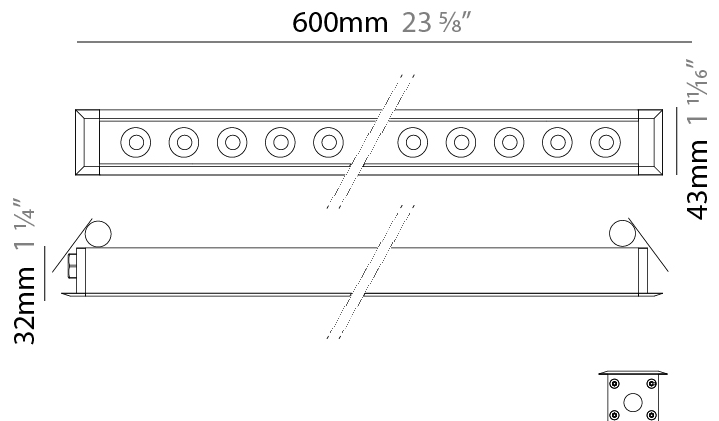

Series: Mini Corniche
Brand: Platek
Division: Exterior
Mounting Type: Recessed
Mounting Location: Ceiling
Subcategory: Downlight

PHYSICAL

Shape: Rectangle
Length (mm): 620
Length (in): 24 ³/₈
Width (mm): 43
Width (in): 1 ⁵/₈
Height (mm): 32
Height (in): 1 ¹/₄
Ceiling Thickness (mm): 2 - 13
Ceiling Thickness (in): 1/16 - 1/2
Light Distribution: Downlight
Weight (kg): 1.3
Weight (lbs): 2.8
Diffuser: Clear tempered glass
Gasket: Gore-Tex valve to prevent condensation
Fixture Finish: BLK / WHI / GRY / COR / ANT / BRZ
Fixture Material: Extruded Aluminum
Cut-out Measurements: 36mm / 1 7/16" x 610mm / 24"

ELECTRICAL

Lamp Type: LED
Total Output Wattage (W): 18.5 / 10.5 (Dif) / 11 (Asy)
Driver Included: No
Driver Location: Remote
Driver Type: Constant Voltage - 120 / 277Vac
Driver Class: Class 2
Input Voltage (V): 120 - 277
Output Voltage (V): 24
Upon Request: (Not included - see components [IP65 or higher enclosure to be supplied by others]) 0-10Vdc dimming / Phase dimming / Non-dimming 120/277Vac

LED

Number of LEDs: 18
Color Temperature (°K): 3000 / 4000
Max. Delivered Lumen (lm): 1500 / 1560
Nominal Lumen (lm): 2520 / 2610
CRI: >80 CRI
Lamp Life (hrs): 60000

OPTICAL

Optic°: 13 / 26 / 40 / ASY / DIF / ELL

RATINGS AND CERTIFICATIONS

Certified By: Certified for North American Standards
IP rating: IP65
IK Rating: IK07
Bug Rating: B2 U1 G0
Upon Request: Higher Maximum Ambient Temperature

PROJECT
TYPE
SPECIFIER
QUANTITY
DATE